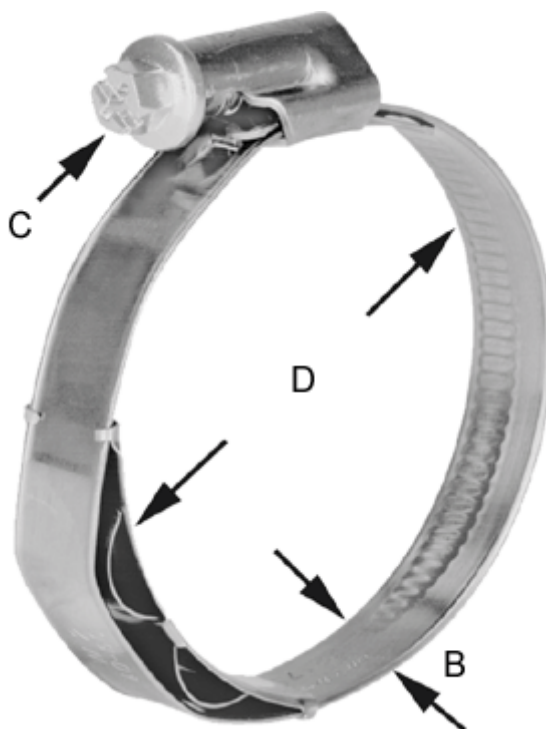

Article number: 021377708037

Description: Worm Drive Hose Clip with spring insert  
TORRO WF 30-45/12 C7 W3

## Measures

---

C (screw type) =	C7
Diameter D =	30-45
Width B =	12